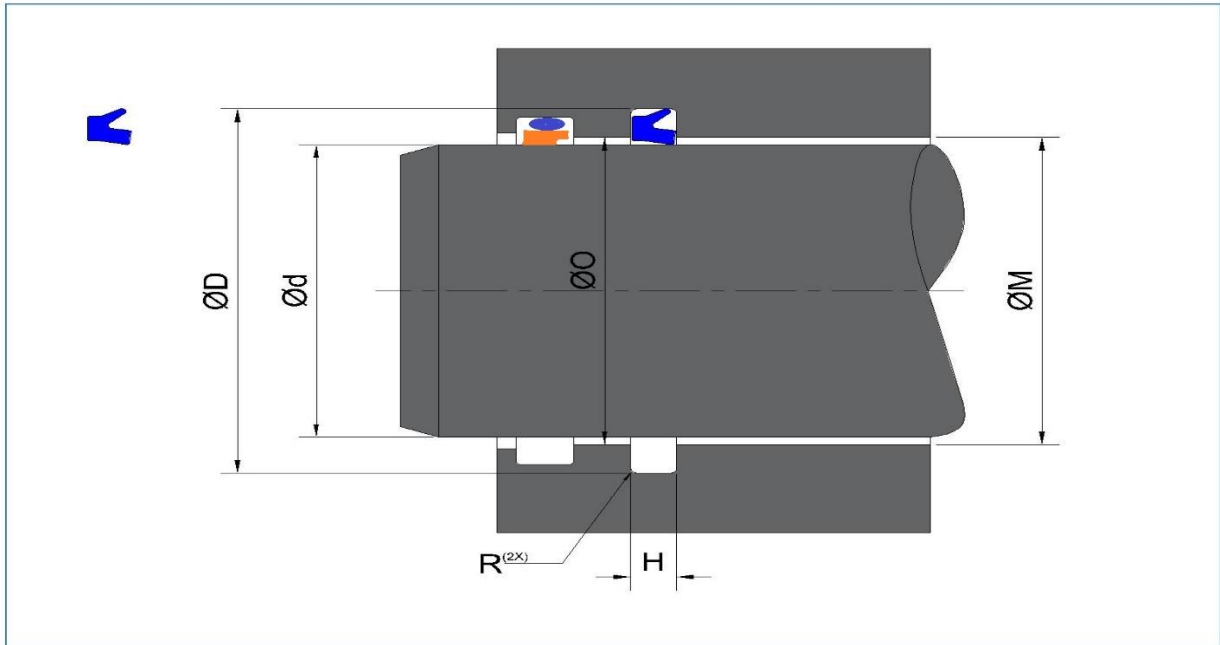

ROD SEAL -- **SW/RS-724**

SW/RS-724 is a twin lip asymmetrical rod seal. It is recommended to use as a single Rod Seal or in combination with PTFE Rod seal- **SW/SS-701** range for best performance.

Attributes.

SINTA STANDARD DIMENSIONS

SL NO	ØD (H9)	Ød (f7)	H +0.25	Material Code
1	21.50	14.00	2.80	SW/RS/724/-21.5X2.8
2	25.50	18.00	2.80	SW/RS/724/-25.5X2.8
3	27.50	20.00	2.80	SW/RS/724/-27.5X2.8
4	31.00	20,00	3.90	SW/RS/724/-31X3.9
5	33.00	22.00	3.90	SW/RS/724/-33X3.9
6	32.50	25.00	2.80	SW/RS/724/-32.5X2.8
7	36.00	25.00	3.90	SW/RS/724/-36X3.9
8	32.90	25.40	2.80	SW/RS/724/-32.9X2.8
9	39.00	28.00	3.90	SW/RS/724/-39X3.9
10	41.00	30.00	3.90	SW/RS/724/-41X3.9
11	39.50	32.00	2.80	SW/RS/724/-39.5X2.8
12	43.00	32.00	3.90	SW/RS/724/-43X3.9
13	47 00	36.00	3.90	SW/RS/724/-47 00X3.9
14	51.00	40.00	3.90	SW/RS/724/-51X3.9
15	55.50	40,00	6.00	SW/RS/724/-55.5X6
16	56.00	45.00	3.90	SW/RS/724/-56X3.9
17	60.50	45.00	6.00	SW/RS/724/-60.5X6
18	61.00	50.00	3.90	SW/RS/724/-61X3.9
19	65.50	50.00	6.00	SW/RS/724/-65.5X6
20	71.50	56.00	6.00	SW/RS/724/-71.5X6
21	70.60	60.00	3.90	SW/RS/724/-70.6X3.9
22	75.50	60.00	6.00	SW/RS/724/-75.5X6
23	78.50	63.00	6.00	SW/RS/724/-78.5X6
24	76.00	65.00	3.90	SW/RS/724/-76X3.9
25	80.50	65.00	6.00	SW/RS/724/-80.5X6
26	85.50	70.00	6.00	SW/RS/724/-85.5X6
27	90.50	75.00	6.00	SW/RS/724/-90.5X6
28	95.50	80.00	6.00	SW/RS/724/-95.5X6
29	100.50	85.00	6.00	SW/RS/724/-100.5X6
30	105.50	90.00	6.00	SW/RS/724/-105.5X6
31	110.50	95.00	6.00	SW/RS/724/-110.5X6
32	115.50	100.00	6.00	SW/RS/724/-115.5X6
33	125.50	110.00	6.00	SW/RS/724/-125.5X6
34	140.50	125.00	6.00	SW/RS/724/-140.5X6
35	145.50	130.00	6.00	SW/RS/724/-145.5X6
36	155.50	140.00	6.00	SW/RS/724/-155.5X6
37	175.50	160.00	6.00	SW/RS/724/-175.5X6